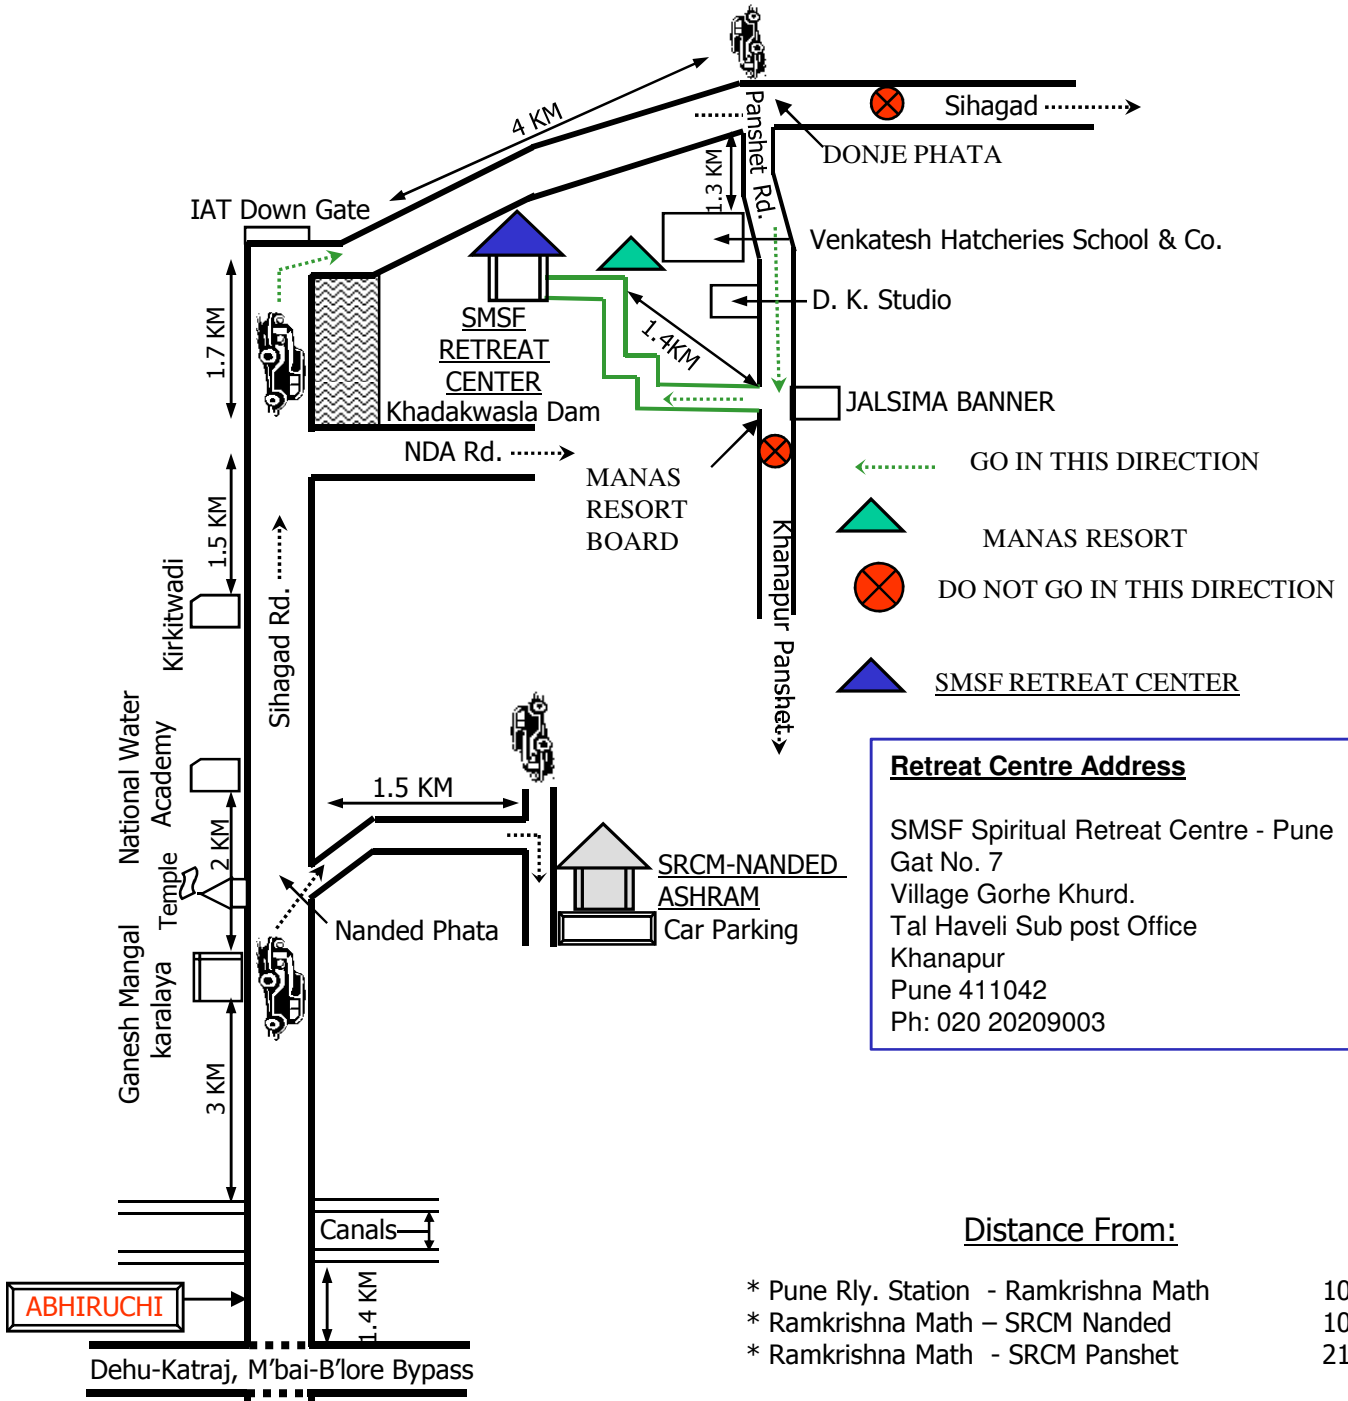

# Road Map to SMSF Retreat Centre and SRCM Nanded Ashram (Pune, India)

### Distance From:

- \* Pune Rly. Station - Ramkrishna Math 10 KM
- \* Ramkrishna Math - SRCM Nanded 10 KM
- \* Ramkrishna Math - SRCM Panshet 21 KM

### Note

- \* Map not to scale
- \* Road shown straight
- \* Way to SRCM Ashram (Dotted arrow with car icon)