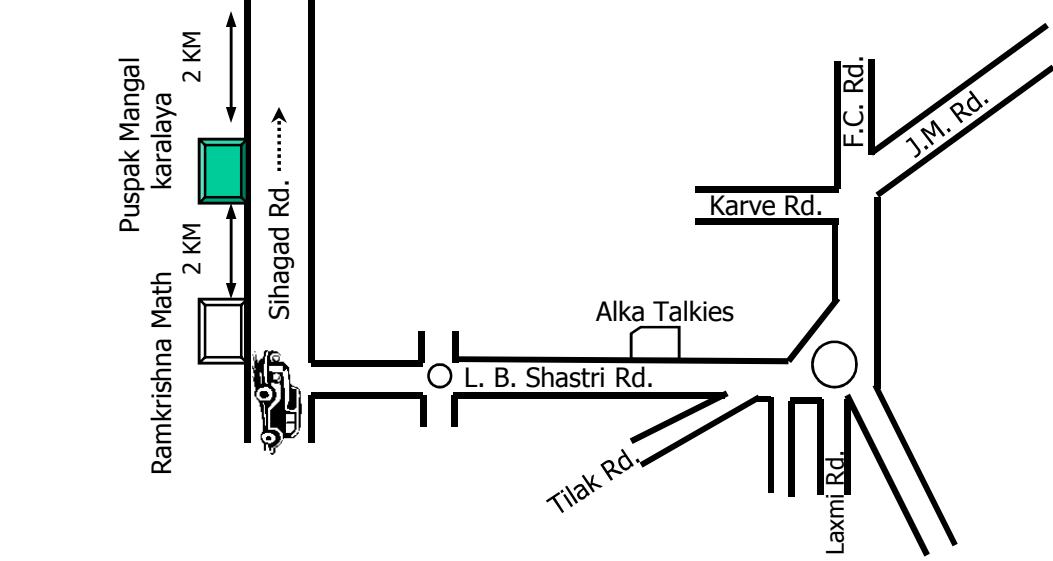

# Road Map to SMSF Retreat Centre and SRCM Nanded Ashram (Pune, India)

### Distance From:

- \* Pune Rly. Station - Ramkrishna Math 10 KM
- \* Ramkrishna Math - SRCM Nanded 10 KM
- \* Ramkrishna Math - SRCM Panshet 21 KM

### Note

- \* Map not to scale
- \* Road shown straight
- \* Way to SRCM Ashram (Dotted arrow with car icon)